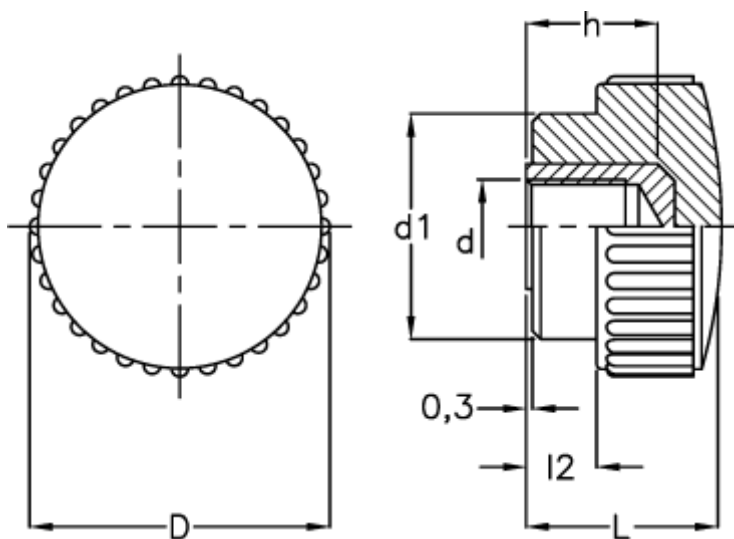

Data Sheet

Article number: 2302002103
Description: E+G Knurled grip knob
B.193/15 B-M5

Measures

D = 15
d1 = 11
d 6H = M5
h = 5
L = 11
l2 = 2